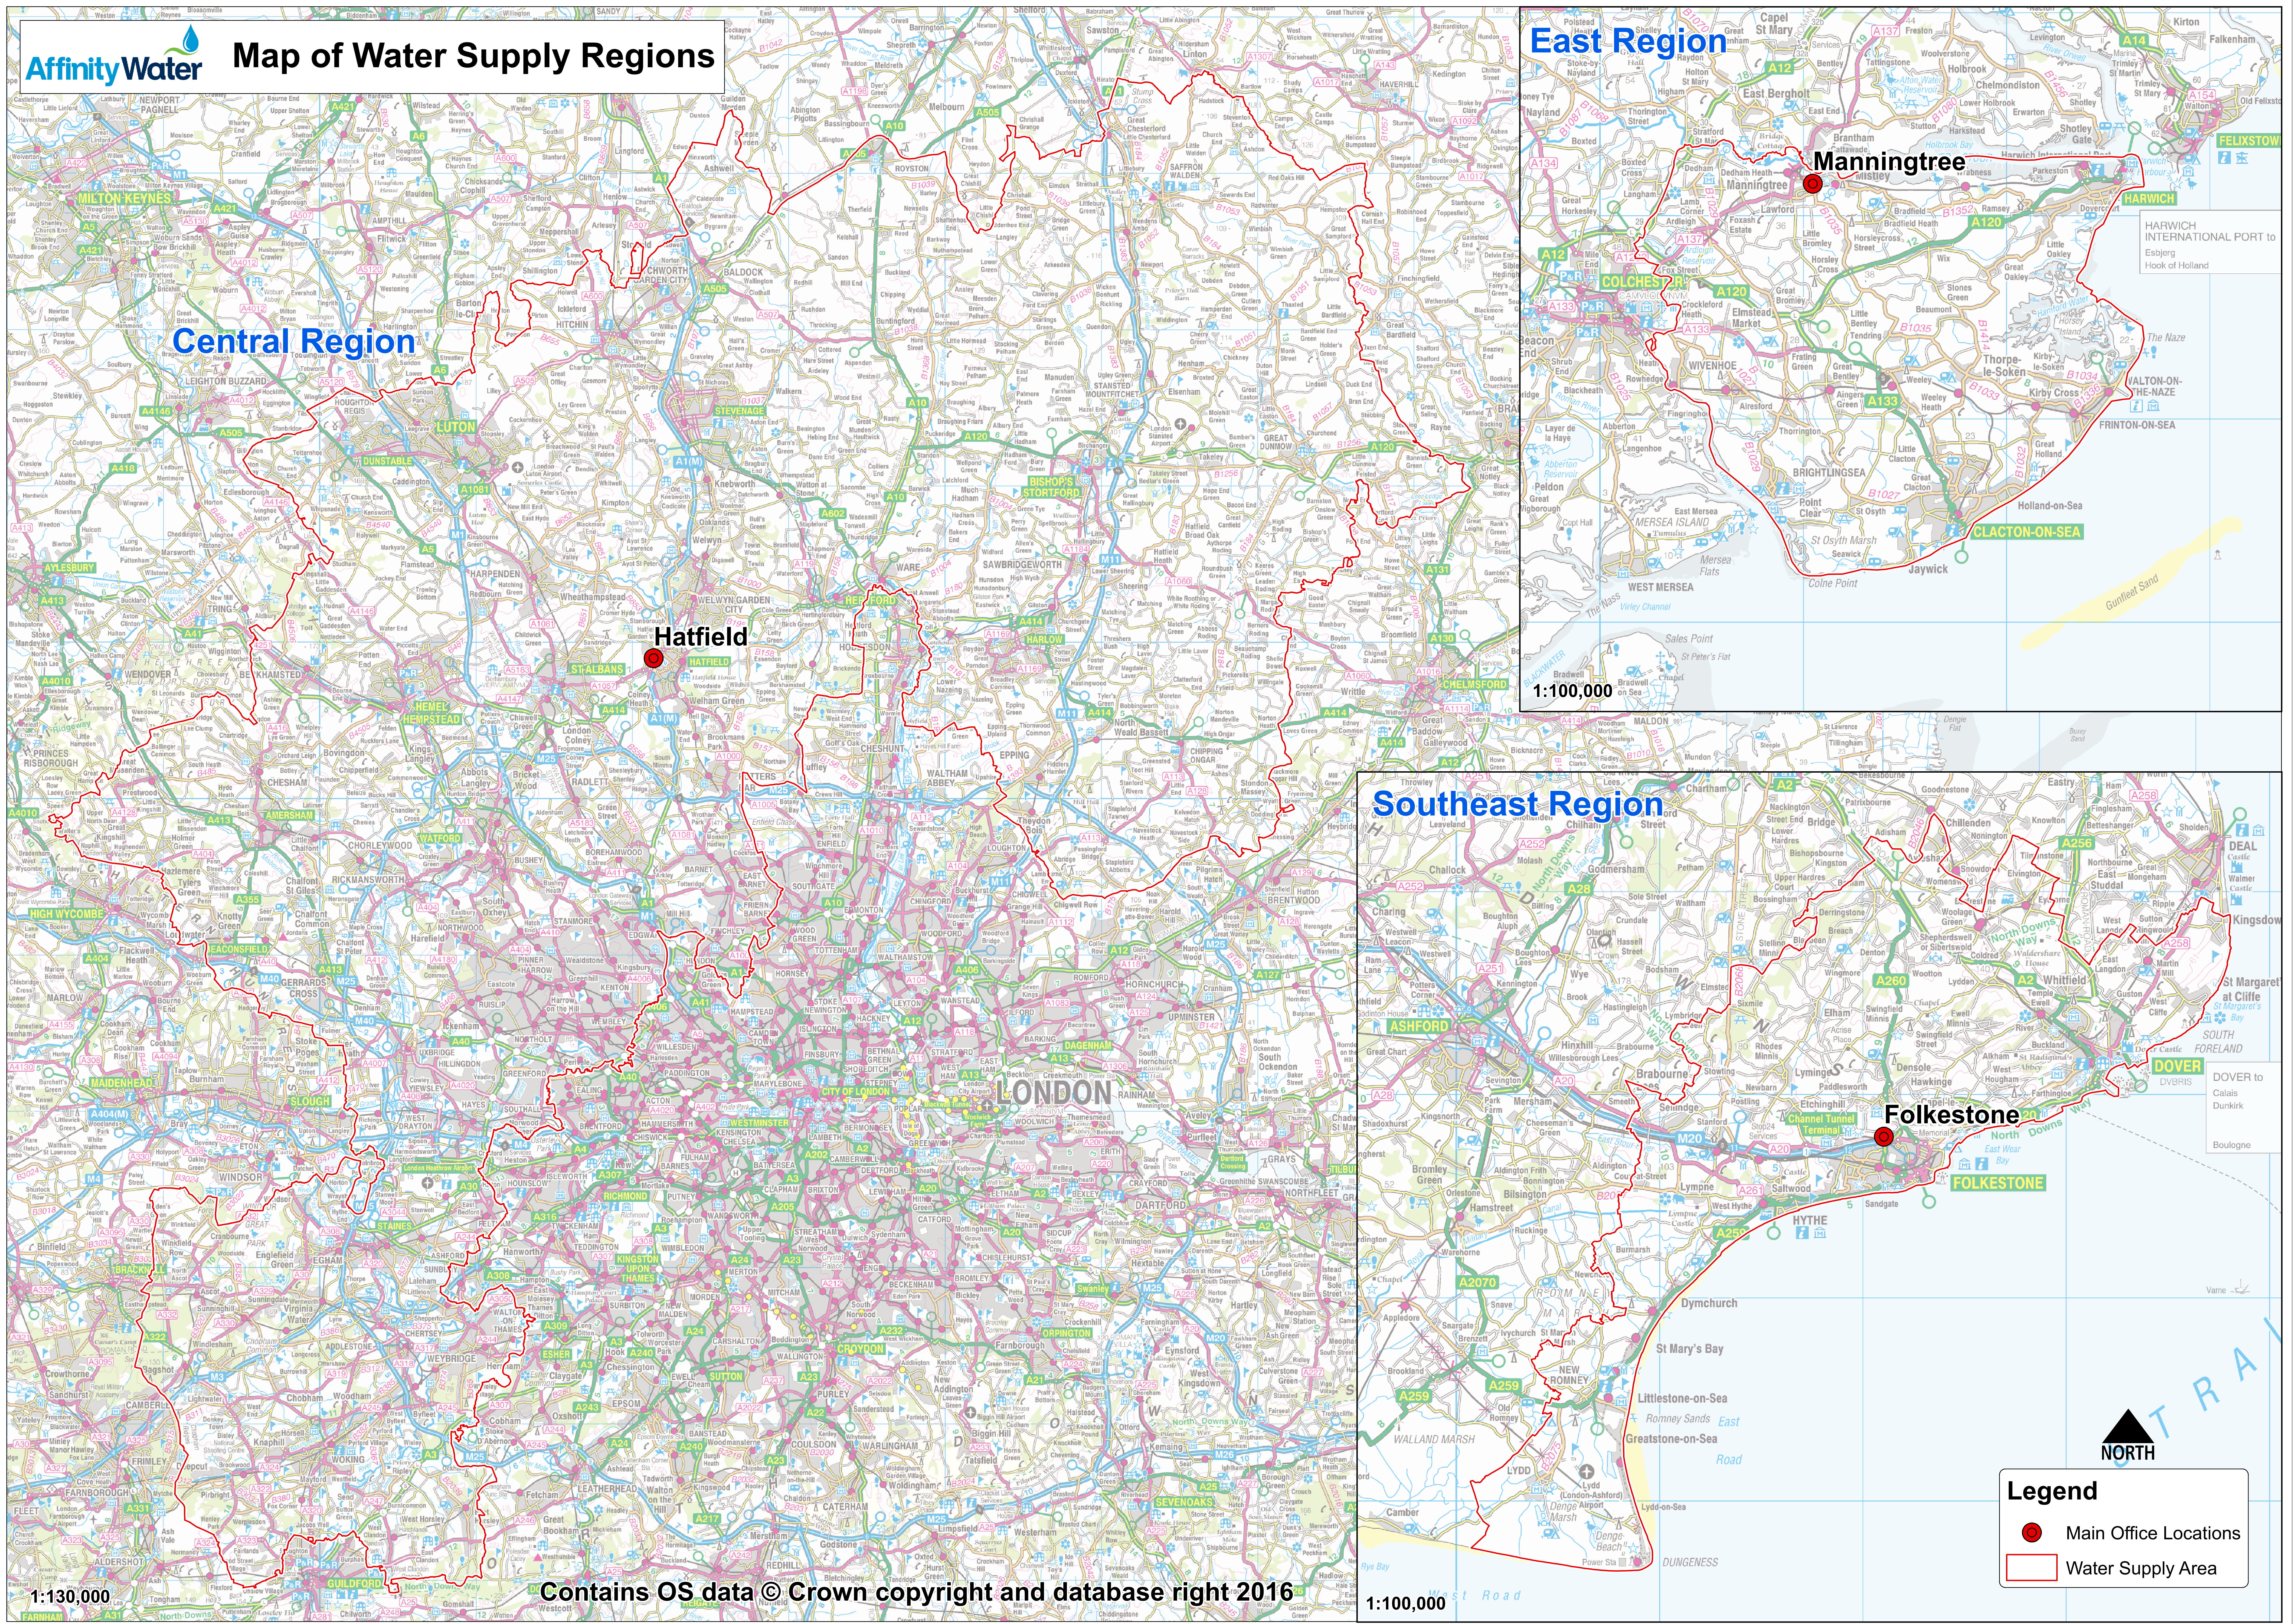

# Map of Water Supply Regions

## East Region

Manningtree

## Southeast Region

Folkestone

### Legend

- Main Office Locations
- Water Supply Area

1:130,000

1:100,000

NORTH